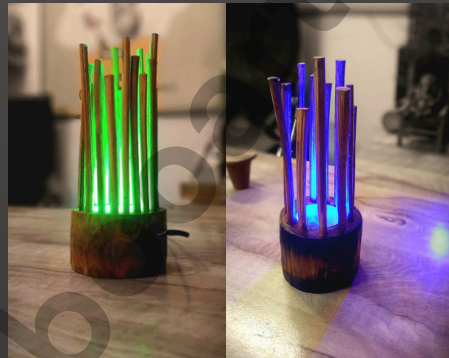

VALCANO LIGHT

MATERIAL : BAMBOO | LIGHTS | WIRES
STYLE : INTDOOR | USEBLE
CATEGORY : UTILITY
SIZES & PRICING
D10 x W10 x H 28 cm | 350/- INR