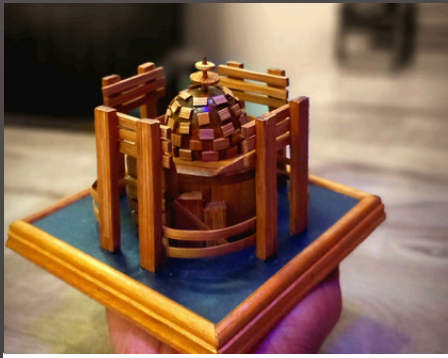

MINI | SANCHI STUPA

MATERIAL : BAMBOO
STYLE : SHOW PIECE
CATEGORY : DECOR
SIZES & PRICING
L 12 x W 12 x H 8 cm | 425/- INR