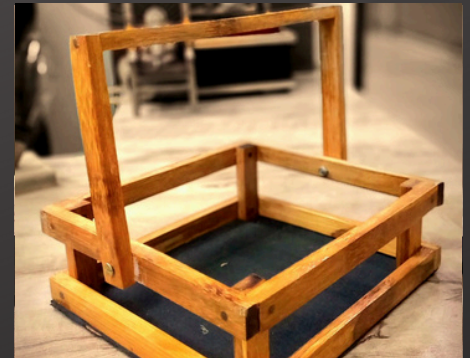

FRUIT BASKET

MATERIAL : BAMBOO
STYLE : SHOW PIECE
CATEGORY : UTILITY
SIZES & PRICING
L 29 x W 12 x H 9 cm | 499/- INR